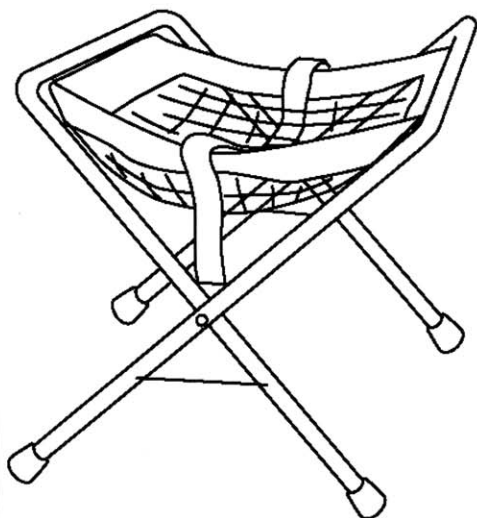

### Infant Seat Kradle

Provides a convenient, practical place for parents to rest their children in infant seats/child carriers

#### Product features:

- Raises child to table level to facilitate care, alert wait staff to presence of child and provide parental piece-of-mind
- Folds to a compact size for easy storage and transportation
- Facilitates traffic flow: "footprint" of open Kradle is no larger than that of a typical highchair
- Fits virtually all infant seats manufactured
- Constructed of lightweight steel tubing for strength
- Child protection straps secure infant seat
- Durable mesh sling is easily removed and machine washable
- Non-skid, non-marring rubber caps to provide stable foundation
- Optional wall-mounted holder stores up to 3 Infant Seat Kradles

#### Unit dimensions:

**Height:** 28.5 in (724 mm)      **Width:** 21 in (533 mm)  
**Length:** 24 in (610 mm) open      **Weight:** 8 lbs (3.64 kilos)